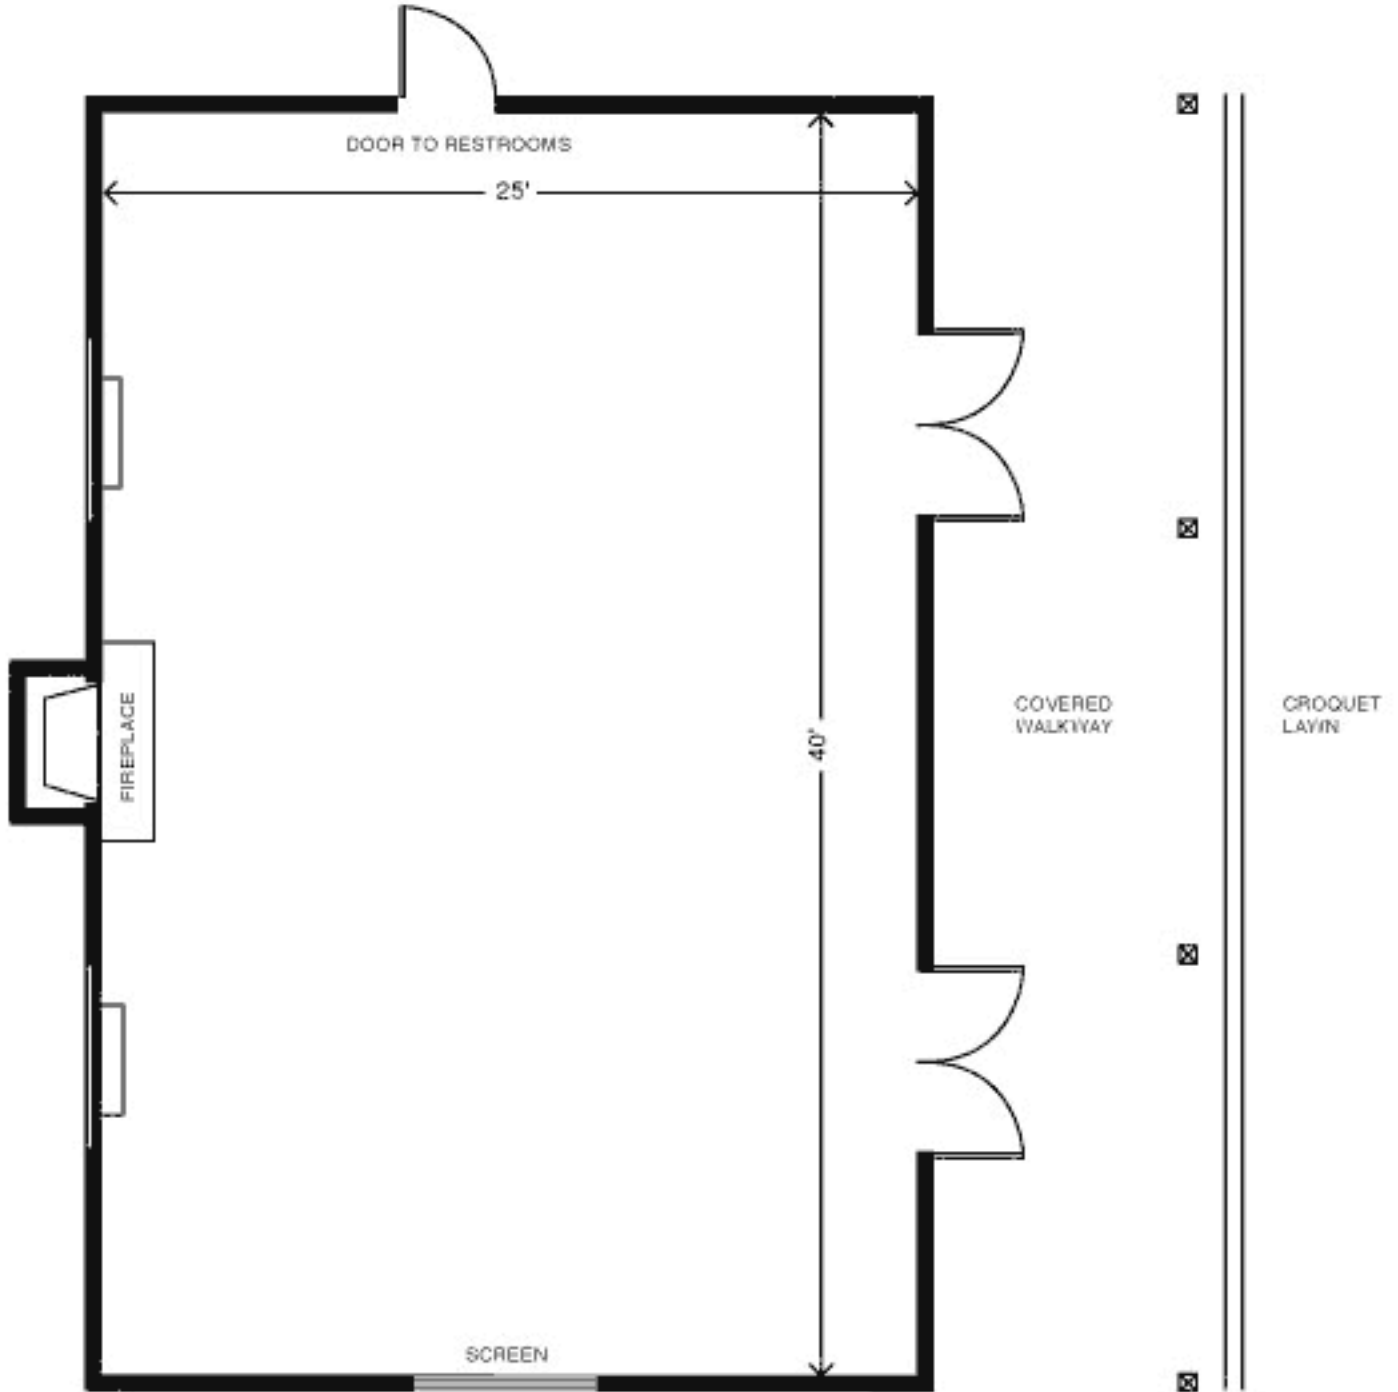

THE INN AT
RANCHO SANTA FE

CROQUET COTTAGE

P.O. Box 869 Rancho Santa Fe California 92067
858-756-1151 fax 858-759-1604 www.theinnatraf.com

Scale: 1/8" = 1'-0"
Square Feet: 1,000
Ceiling Height: 11'

Capacities

Theatre80	Hollow Rectangle40
Classroom40	Banquet60
U-Shape34	Reception80