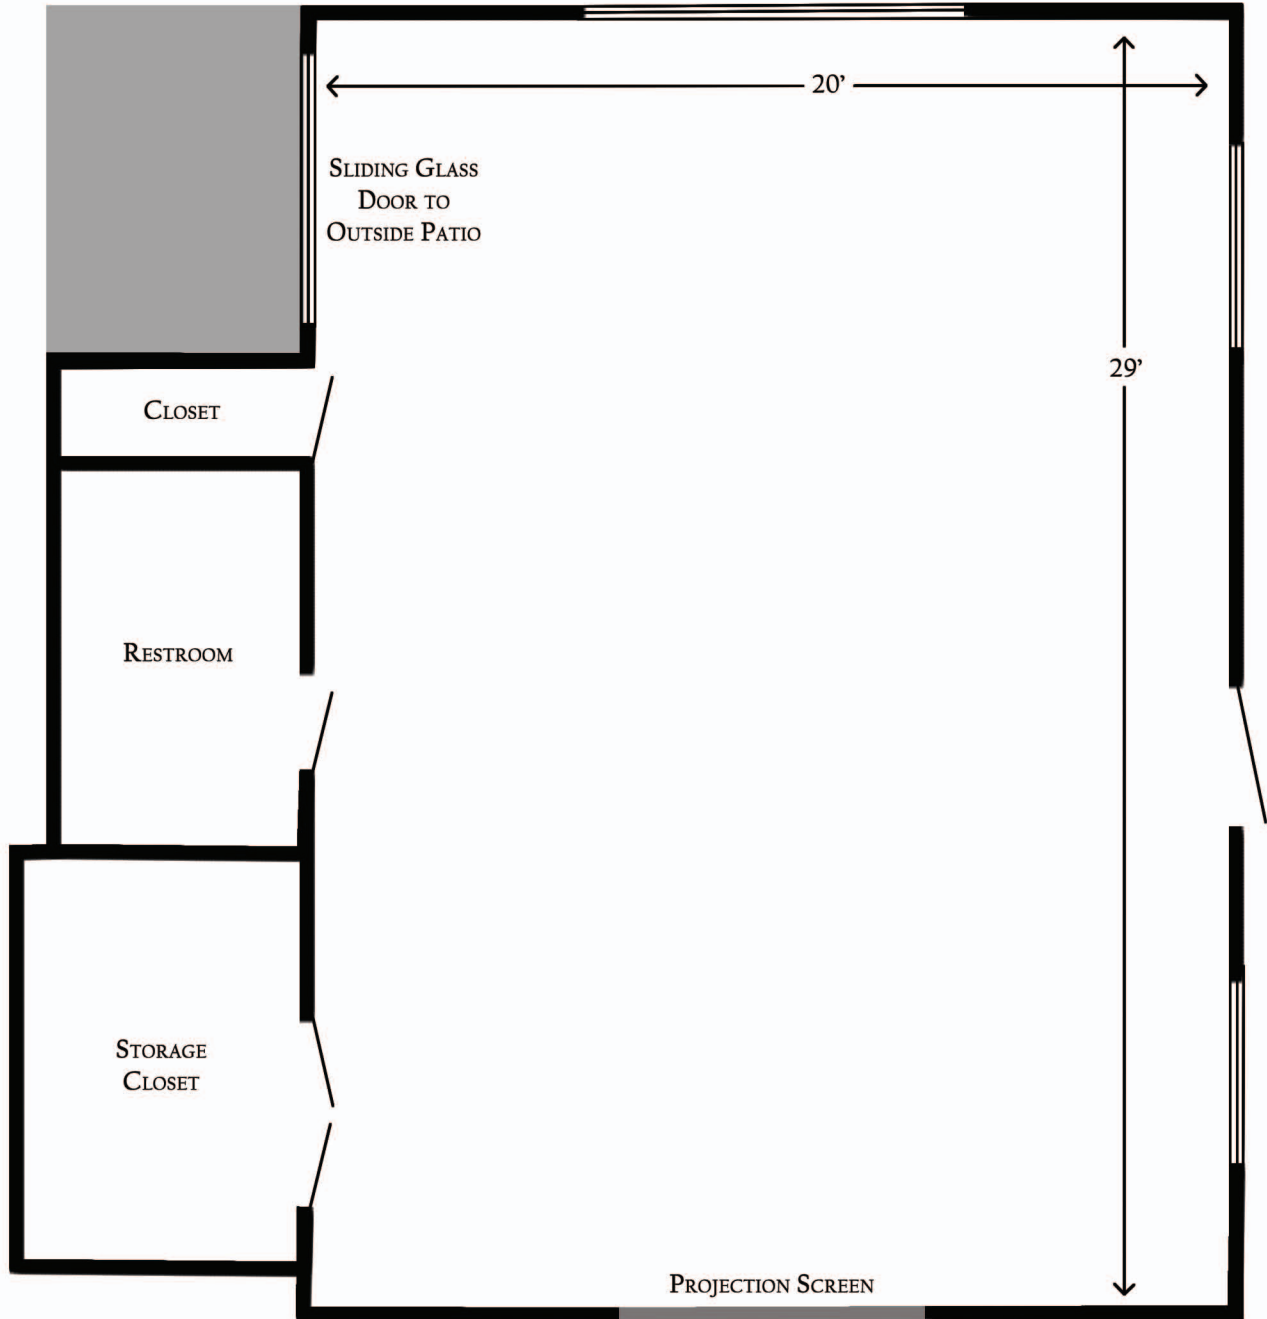

THE INN AT
RANCHO SANTA FE

CATALPA COTTAGE

P.O. Box 869 Rancho Santa Fe California 92067
858-756-1131 fax 858-759-1604 www.theinnatrsf.com

Capacities

Scale: 1/4" = 1'0"

Square Feet: 580

Ceiling Height: 8'4"

Classroom.....24