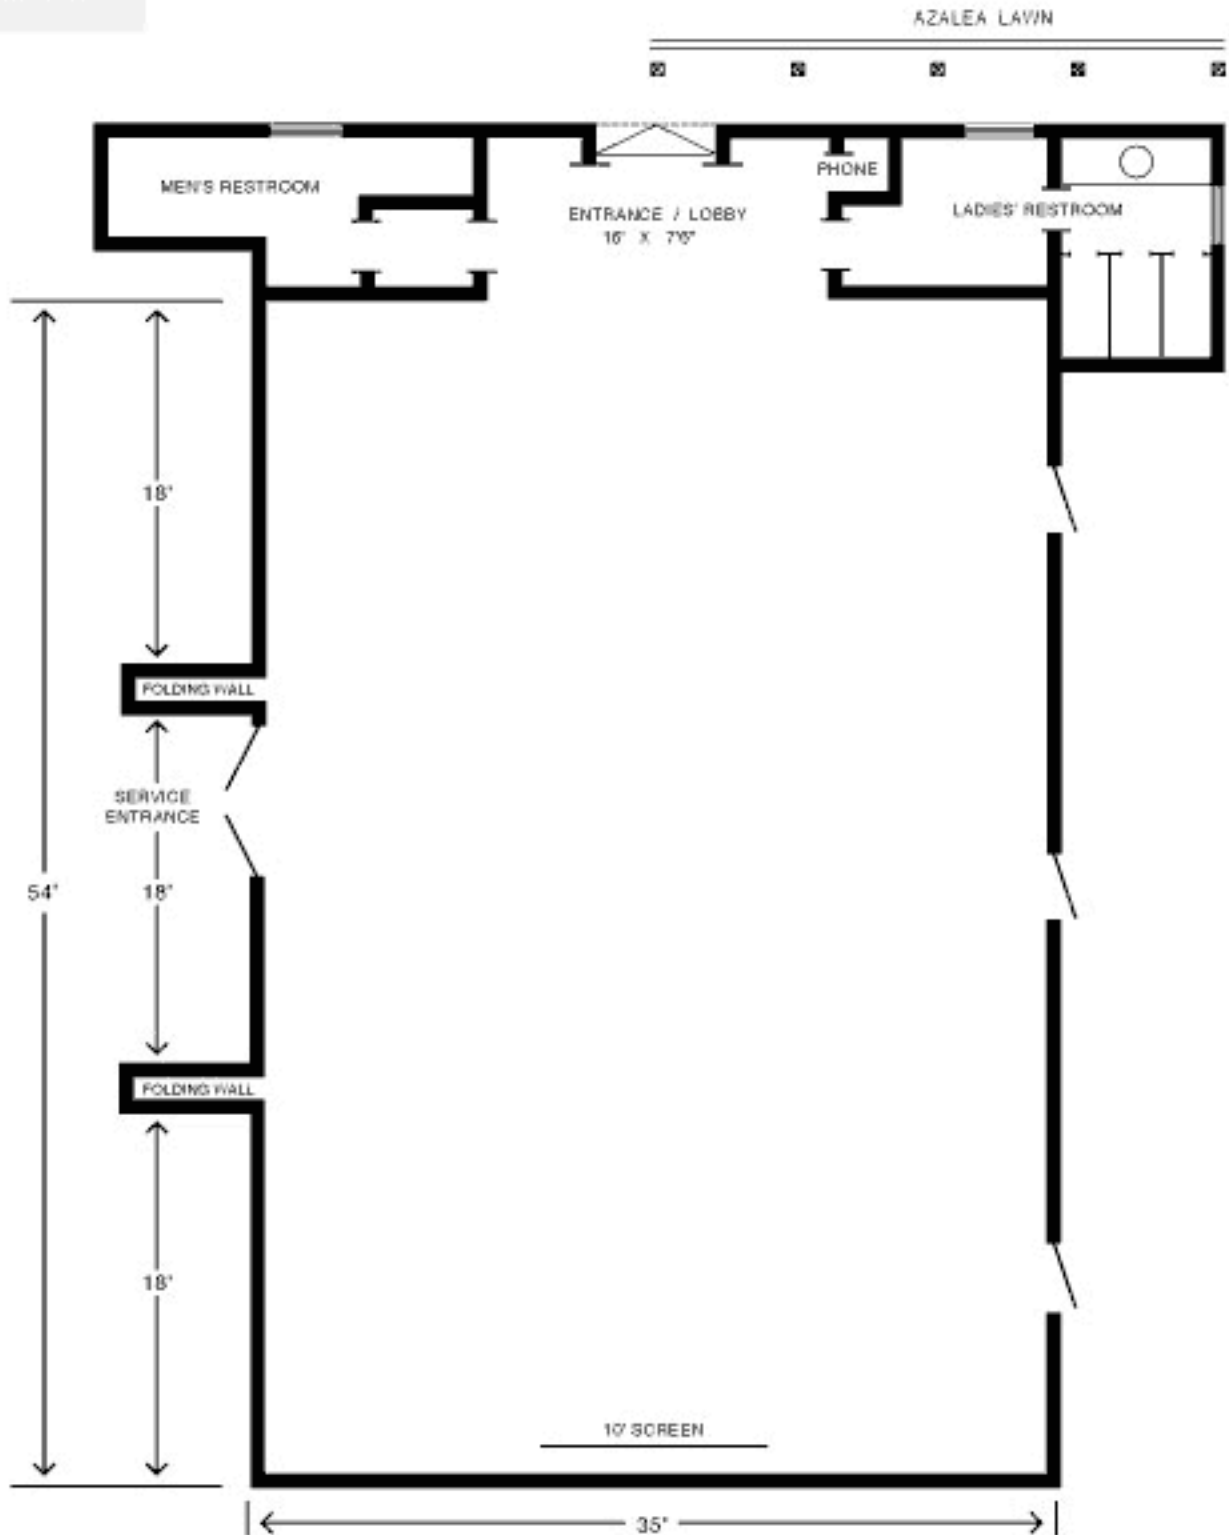

THE INN AT
RANCHO SANTA FE

AZALEA ROOM

P.O. Box 869 Rancho Santa Fe California 92067
858-756-1151 fax 858-759-1604 www.theinnatrsf.com

Scale: 1/8" = 1'0"
Square Feet: 1,800
Ceiling Height: 12'4"

Capacities

Theatre	200	Hollow Rectangle . . .	60
Classroom	96	Banquet	150
U-Shape	50	Reception	200